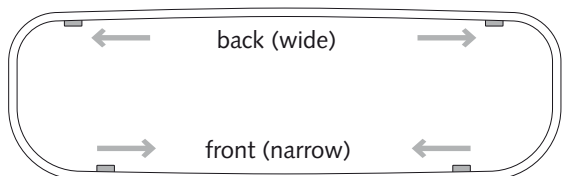

Supplied

Needed tools

Suitable for

Assembly plate

mark by pen + drill holes

hang and fix (inside)

Item No.: **331010**
+ **331020**

**Folded Towel
Dispenser**
Large + Small

design-ring

to remove, use screwdriver

adjust depth

**To adjust
paper-outlet**

Key-Lock

Standard Lock

Permanent Key

adjust Magic Ring with red side in front to lock the key