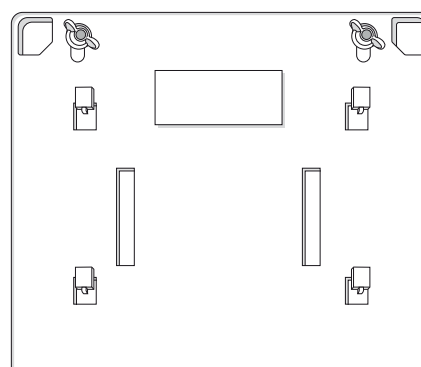

Supplied

Needed tools

Suitable for

Assembly plate

mark by pen + drill holes

hang and fix (inside)

Item No.: **331010**
+ **331020**

**Folded Towel
Dispenser**
Large + Small

design-ring

to remove, use screwdriver

adjust depth

**To adjust
paper-outlet**

Key-Lock

Standard Lock

Permanent Key

adjust Magic Ring with red side in front to lock the key