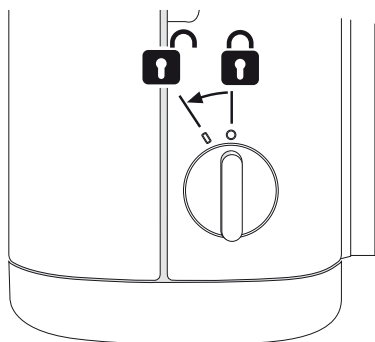

Supplied

Needed tools

Suitable for

Assembly plate

mark by pen + drill holes

hang and fix (inside)

Item No.: **331010**
+ **331020**

**Folded Towel
Dispenser**
Large + Small

design-ring

to remove, use screwdriver

adjust depth

**To adjust
paper-outlet**

Key-Lock

Standard Lock

Permanent Key

adjust Magic Ring with red side in front to lock the key