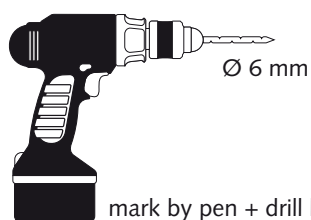

Supplied

Needed tools

Suitable for

Assembly plate

mark by pen + drill holes

hang and fix (inside)

Item No.: **331010**
+ **331020**

**Folded Towel
Dispenser**
Large + Small

design-ring

to remove, use screwdriver

adjust depth

**To adjust
paper-outlet**

Key-Lock

Standard Lock

Permanent Key

adjust Magic Ring with red side in front to lock the key