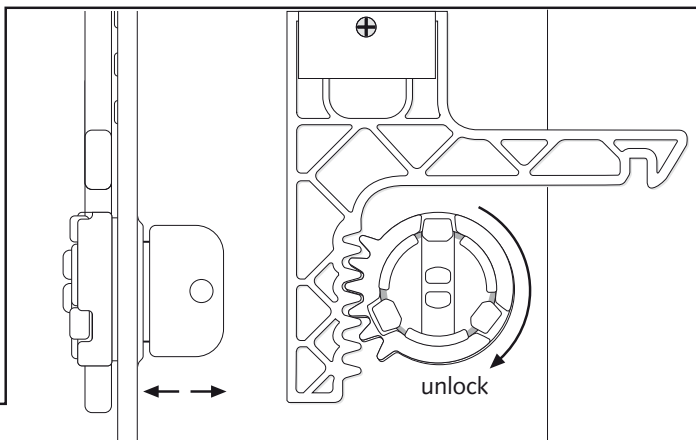

Supplied

Needed tools

Suitable for

Assembly plate

mark by pen + drill holes

hang and fix (inside)

Item No.: **331010**
+ **331020**

**Folded Towel
Dispenser**
Large + Small

design-ring

to remove, use screwdriver

adjust depth

**To adjust
paper-outlet**

Key-Lock

Standard Lock

Permanent Key

adjust Magic Ring with red side in front to lock the key