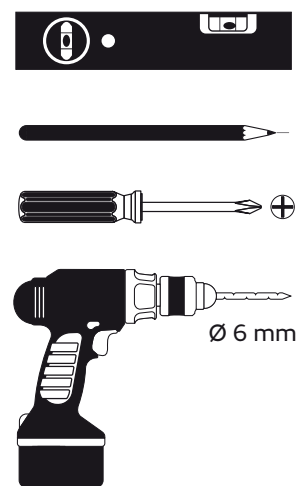

Folded Towel Dispenser Large + Small

Falthandtuch Spender Groß + Klein
Handdoekdispenser groot + klein
Distributeur essuie-mains pliés grand + petit
Dozownik do ręczników składanych duży + mały

Item No.: **331010**
+ **331020**

Supplied

Needed tools

Suitable for

Assembly plate

mark by pen + drill holes

hang and fix (inside)

Item No.: **331010**
+ **331020**

**Folded Towel
Dispenser**
Large + Small

design-ring

to remove, use screwdriver

adjust depth

**To adjust
paper-outlet**

Key-Lock

Standard Lock

Permanent Key

adjust Magic Ring with red side in front to lock the key