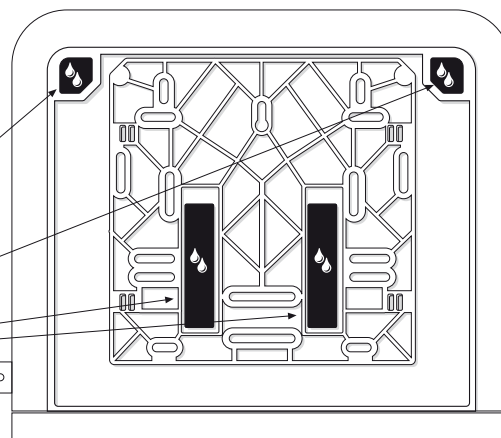

Supplied

Needed tools

Suitable for

Assembly plate

mark by pen + drill holes

hang and fix (inside)

Item No.: **331010**
+ **331020**

**Folded Towel
Dispenser**
Large + Small

design-ring

to remove, use screwdriver

adjust depth

**To adjust
paper-outlet**

Key-Lock

Standard Lock

Permanent Key

adjust Magic Ring with red side in front to lock the key