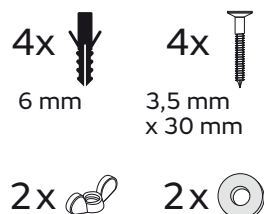

Folded Towel Dispenser Large + Small

Falthandtuch Spender Groß + Klein
Handdoekdispenser groot + klein
Distributeur essuie-mains pliés grand + petit
Dozownik do ręczników składanych duży + mały

Item No.: **331010**
+ **331020**

Supplied

Needed tools

Suitable for

Assembly plate

mark by pen + drill holes

hang and fix (inside)

Item No.: **331010**
+ **331020**

**Folded Towel
Dispenser**
Large + Small

design-ring

to remove, use screwdriver

adjust depth

**To adjust
paper-outlet**

Key-Lock

Standard Lock

Permanent Key

adjust Magic Ring with red side in front to lock the key