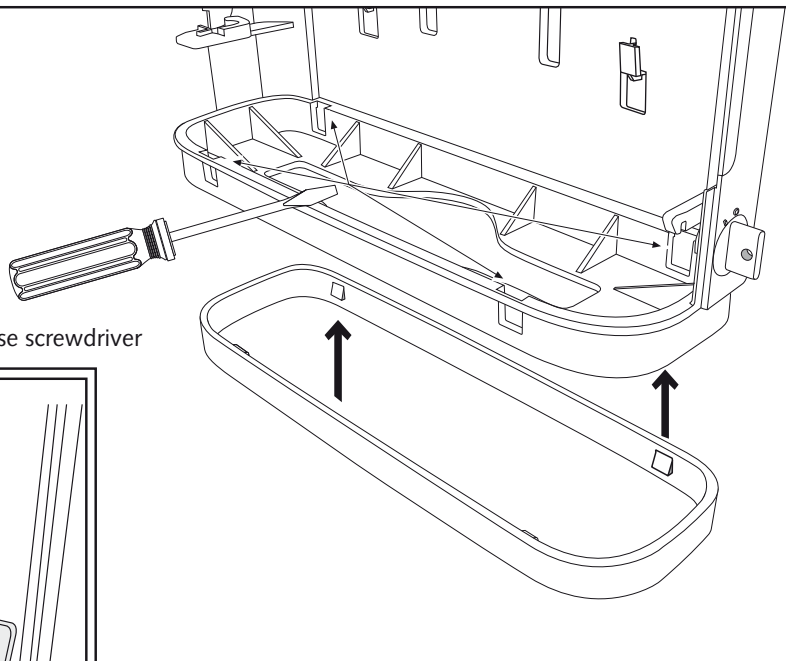

Supplied

Needed tools

Suitable for

Assembly plate

mark by pen + drill holes

hang and fix (inside)

Item No.: **331010**
+ **331020**

**Folded Towel
Dispenser**
Large + Small

design-ring

to remove, use screwdriver

adjust depth

**To adjust
paper-outlet**

Key-Lock

Standard Lock

Permanent Key

adjust Magic Ring with red side in front to lock the key