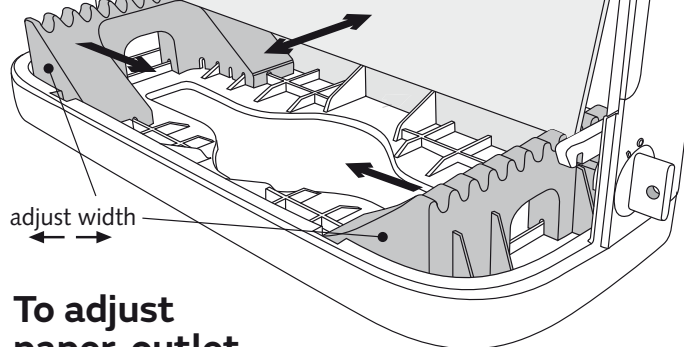

Supplied

Needed tools

Suitable for

Assembly plate

mark by pen + drill holes

hang and fix (inside)

Item No.: **331010**
+ **331020**

**Folded Towel
Dispenser**
Large + Small

design-ring

to remove, use screwdriver

adjust depth

**To adjust
paper-outlet**

Key-Lock

Standard Lock

Permanent Key

adjust Magic Ring with red side in front to lock the key